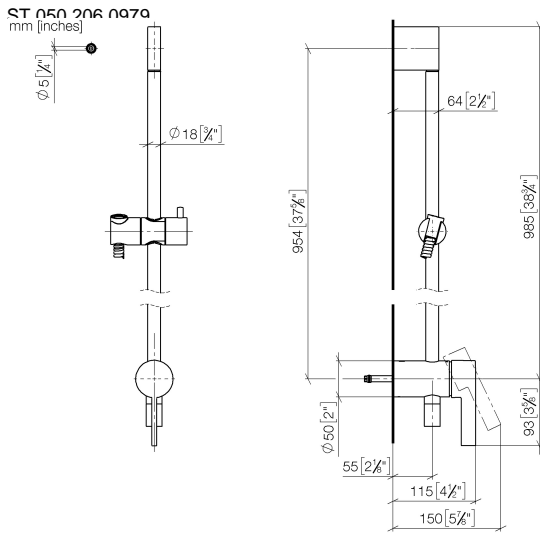

Concealed single-lever mixer with integrated shower connection with shower set - Chrome

IMO

ST 050 206 0979

- metal shower hose 1750mm with integrated anti-twist protection
 - slide bar
 - Pipe diameter 18 mm
 - Hand shower: Three or five settings: COMPACT RAIN, COMPACT SOFT FLOW, COMPACT AQUAPRESSURE FLOW, max. flow rate 15 l/min (at 3 bar)
 - spray head Ø 100mm
- Intrinsic protection against back flow.**

ST 050 206 0979

Concealed single-lever mixer with integrated shower connection with shower set - Chrome

IMO

ST 050 206 0979

- metal shower hose 1750mm with integrated anti-twist protection
- slide bar
- Pipe diameter 18 mm

Certificates

Belgaqua_21-025- WRAS_2011027. LGA_29928.
27_1.

ST 050 206 0979

Spare parts list

No.	Item Number	Name	Quantity used	Delivery time
1	05 17 20 726 02 90	fixing set	1	2
2	09 31 11 049 90	pin	2	2
3	04 31 11 113 00 90	pin	2	2
4	08 17 97 054-00	holder	1	10
5	90 28 22 782 00-00	pipe	1	10
6	28 322 970-00	Metal shower hose 1/2" x 3/8" x 1750 mm - Chrome	1	2
7	12 580 970-00	Slide unit - Chrome	1	10
8	90 19 97 002 00-00	connection	1	10
9	90 14 20 026 00 90	seal	1	2

Concealed single-lever mixer with integrated shower connection with shower set - Chrome

IMO

ST 050 206 0979

- Three or five settings: COMPACT RAIN, COMPACT SOFT FLOW, COMPACT AQUAPRESSURE FLOW, max. flow rate 15 l/min (at 3 bar)
- with anti-scale system
- spray head Ø 100mm
- 1/2" connection
- WRAS 1704043
- Function from: 7 l/min